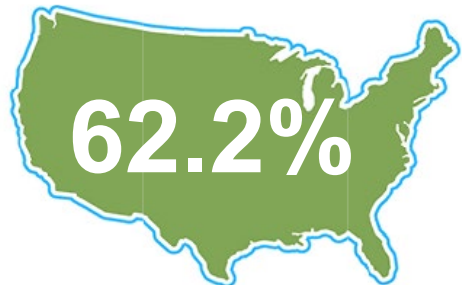

Released July 22, 2022

UNEMPLOYMENT RATE **seasonally adjusted*

2.4%

Unemployment Rate
Ninth consecutive
month under 3%

May 2022 Indiana
was

2.2%

National
Unemployment
Rate is

LABORFORCE PARTICIPATION RATE

Labor force
Participation Rate

63.1%

National Labor Force Rate

156,813

Open Job Postings

14,757

People Receiving
Unemployment Benefits

unique unemployment claims paid