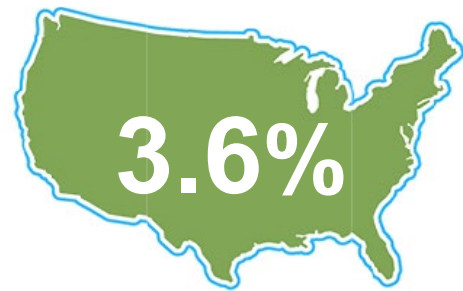

Released July 22, 2022

UNEMPLOYMENT RATE **seasonally adjusted*

2.4%

Unemployment Rate
Ninth consecutive
month under 3%

May 2022 Indiana
was

2.2%

National
Unemployment
Rate is

LABORFORCE PARTICIPATION RATE

Labor force
Participation Rate

63.1%

National Labor Force Rate

156,813

Open Job Postings

14,757

People Receiving
Unemployment Benefits

unique unemployment claims paid