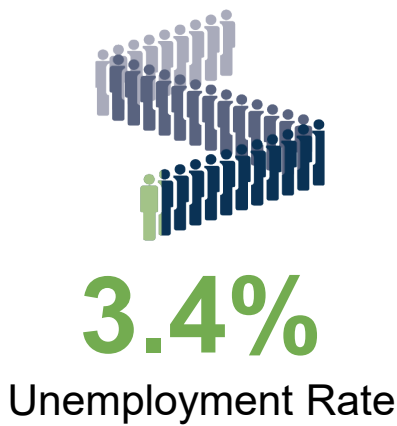

Released Sept. 19, 2023

UNEMPLOYMENT RATE **seasonally adjusted*

July 2023
Indiana was

3.3%

National
Unemployment
Rate is

LABOR FORCE PARTICIPATION RATE

Labor Force
Participation Rate

63.5%

National Labor Force Rate

104,794

Open Job Postings

*As of Sept. 18, 2023

15,247

Regular UI Claims

Reference week (12th of the month) Input to
LAUS Unemployment Rate Model