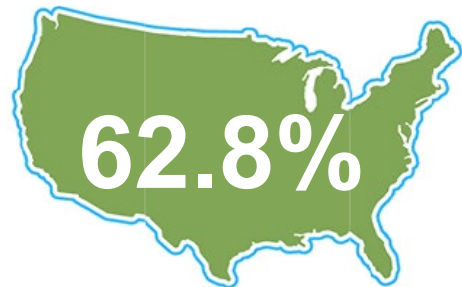

Released Sept. 19, 2023

UNEMPLOYMENT RATE **seasonally adjusted*

July 2023
Indiana was

3.3%

National
Unemployment
Rate is

LABOR FORCE PARTICIPATION RATE

Labor Force
Participation Rate

63.5%

National Labor Force Rate

104,794

Open Job Postings

*As of Sept. 18, 2023

15,247

Regular UI Claims

Reference week (12th of the month) Input to
LAUS Unemployment Rate Model