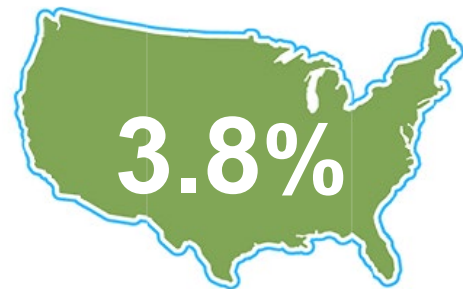

Released Sept. 19, 2023

UNEMPLOYMENT RATE **seasonally adjusted*

July 2023
Indiana was

3.3%

National
Unemployment
Rate is

LABOR FORCE PARTICIPATION RATE

Labor Force
Participation Rate

63.5%

National Labor Force Rate

104,794

Open Job Postings

*As of Sept. 18, 2023

15,247

Regular UI Claims

Reference week (12th of the month) Input to
LAUS Unemployment Rate Model