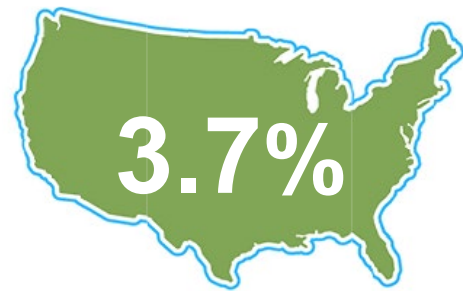

## UNEMPLOYMENT RATE *\*seasonally adjusted*

September 2022  
Indiana was

**2.8%**

National  
Unemployment  
Rate is

## LABOR FORCE PARTICIPATION RATE

Labor Force  
Participation Rate

**63.3%**

National Labor Force Rate

**142,024**

Open Job Postings

*\*As of Nov. 16, 2022*

**17,622**