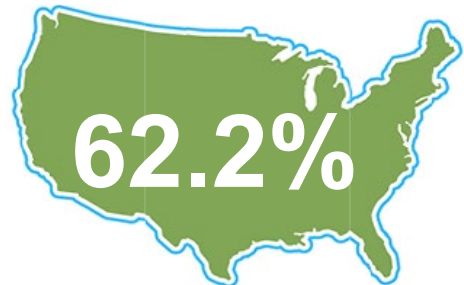

## UNEMPLOYMENT RATE *\*seasonally adjusted*

September 2022  
Indiana was

**2.8%**

National  
Unemployment  
Rate is

## LABOR FORCE PARTICIPATION RATE

Labor Force  
Participation Rate

**63.3%**

National Labor Force Rate

**142,024**

Open Job Postings

*\*As of Nov. 16, 2022*

**17,622**