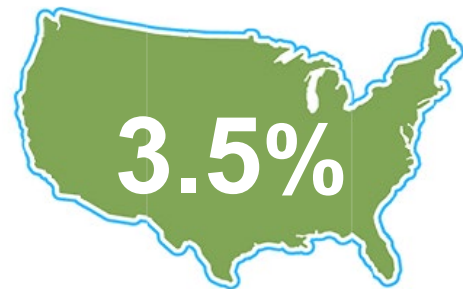

Released Oct. 21, 2022

UNEMPLOYMENT RATE **seasonally adjusted*

2.8%

Unemployment Rate
12th consecutive
month under 3%

August 2022
Indiana was

2.8%

National
Unemployment
Rate is

LABOR FORCE PARTICIPATION RATE

Labor Force
Participation Rate

63.4%

National Labor Force Rate

143,452

Open Job Postings
**As of Oct. 19, 2022*

16,537

People Receiving
Unemployment Benefits

unique unemployment claims paid