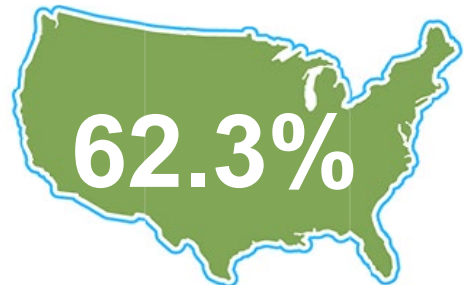

Released Oct. 21, 2022

UNEMPLOYMENT RATE **seasonally adjusted*

2.8%

Unemployment Rate
12th consecutive
month under 3%

August 2022
Indiana was

2.8%

National
Unemployment
Rate is

LABOR FORCE PARTICIPATION RATE

Labor Force
Participation Rate

63.4%

National Labor Force Rate

143,452

Open Job Postings
**As of Oct. 19, 2022*

16,537

People Receiving
Unemployment Benefits

unique unemployment claims paid